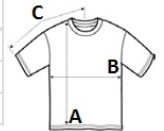

SIZE SPECIFICATION (CM)

	S	M	L	XL	2XL	3XL
Pcs./	50	50	50	50	50	50
Body Length (A)	71.20	72	72.70	73.50	74.20	75
Chest Width (B)	50	53	56	59	62	65