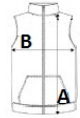

**SIZE SPECIFICATION (CM)**

	S	M	L	XL	2XL	3XL	4XL
Pcs./	15	15	15	15	15	15	15
Body Length (A)	68	70.25	72.50	74.50	76.30	78.20	80.90
Chest Width (B)	55.25	58.25	61.25	64.25	67.25	70.25	74.25

**COLORS:**

Black	Burnt Ochre	Dark Khaki	Forest Green	Jungle Camo	Light Royal Blue
Marl Dark Grey	Marl Silver	Mineral Green	Navy	Red	White
Wine					