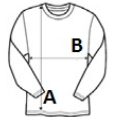

Binding at collar

Suggested Decoration:

Embroidery, Flex, Heat transfer, Screen printing, Sublimation

Certifications:

Country Of Origin:

Bangladesh

2025 : p. 306

2024 : p. 556

SIZE SPECIFICATION (CM)

	S	M	L	XL	2XL	3XL
Pcs./	50	50	50	50	50	50
Body Length (A)	70	72	74	76	77	78
Chest Width (B)	49	52	55	58	61	64

COLORS:

- Aqua
- Black
- French Navy
- Neon Yellow
- Red
- Royal Blue
- White