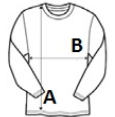

Tubular

Tape inside collar

Suggested Decoration:

Digital printing (DTF), Embroidery, Flex, Heat transfer, Screen printing

Certifications:

Country Of Origin:

Bangladesh

2025 : p. 23

2024 : p. 187

SIZE SPECIFICATION (CM)

	XS	S	M	L	XL	2XL	3XL	4XL
Pcs./	50	50	50	50	50	50	50	50
Body Length (A)	68	70	72	74	76	78	80	84
Chest Width (B)	47	50	53	56	59	62	65	68

COLORS:

- Bottle Green
- Deep Black
- French Navy
- Grey Melange
- Mouse Grey
- Orange
- Red
- Royal Blue
- White