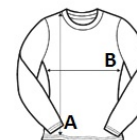

Cut and sewn

Fitted cut

Tape inside collar

**Suggested Decoration:**

Digital printing (DTF), Embroidery, Flex, Heat transfer, Screen printing

**Certifications:**

**Country Of Origin:**

Bangladesh

2025 : p. 23

2024 : p. 187

**SIZE SPECIFICATION (CM)**

	S	M	L	XL	2XL
<b>Pcs./</b>	50	50	50	50	50
<b>Body Length (A)</b>	61	63	65	67	69
<b>Chest Width (B)</b>	41	44	47	50	53

**COLORS:**

- French Navy
- Grey Melange
- Deep Black
- Red
- White