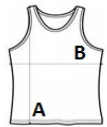

	XS	S	M	L	XL	2XL
Pcs./	100	100	100	100	100	100
Body Length (A)	56	58	60	62	64	66
Chest Width (B)	34	37	40	43	46	49

**COLORS:**
 Black

 White