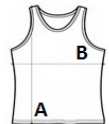

SIZE SPECIFICATION (CM)

	XS	S	M	L
Pcs./	100	100	100	100
Body Length (A)	60	62	64	66
Chest Width (B)	40	43	46	49

COLORS:

☐ Black

☒ Fluorescent Pink

☐ White