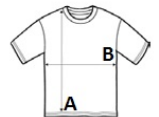

Cut and sewn

Set-in sleeves

Piqué body and collar

Suggested Decoration:

Digital printing (DTF), Embroidery, Flex, Heat transfer, Screen printing, Sublimation

Certifications:

Country Of Origin:

Bangladesh

2025 : p. 305

2024 : p. 557

SIZE SPECIFICATION (CM)

	XS	S	M	L	XL	2XL	3XL
Pcs./	100	100	100	100	100	100	100
Body Length (A)	70	71	72	73	74	75	76
Chest Width (B)	45	48	51	54	57	60	63

COLORS:

- Apple Green
- Black
- French Navy
- Red
- Royal Blue
- White