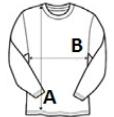

SO02947 SOL'S *IMPERIAL* LSL KIDS' - LONG SLEEVE T-SHIRT

SOL'S
the fair spirit

MAIN FEATURES190 g/m²**Quality**

100% semi-combed ringspun cotton

Style

Taped neck

Elastane ribbed collar

Round neck

Long sleeves

Cut and sewn

Suggested Decoration:

Digital printing (DTF), Embroidery, Flex, Heat transfer, Screen printing

Certifications:**Country Of Origin:**

Bangladesh

2025 : p. 364

2024 : p. 637

**SIZE SPECIFICATION (CM)**

	4A	6A	8A	10A	12A
Pcs./	50	50	50	50	50
Body Length (A)	40	44	48	53	59
Chest Width (B)	31	33	35	38	42

**COLORS:**

Deep Black
 French Navy
 Grey Melange
 Red
 Royal Blue
 White