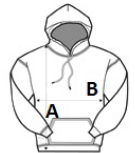

SIZE SPECIFICATION (CM)

	S	M	L	XL	2XL
Pcs./	24	24	24	24	24
Body Length (A)	67	70	73	76	79
Chest Width (B)	51	56	61	65	69
Sleeve Length (C)	59	60.50	62	63.50	65