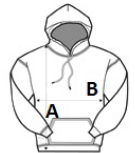

SIZE SPECIFICATION (CM)

	3/4	5/6	7/8	9/11	12/13
Pcs./	24	24	24	24	24
Body Length (A)	44	48	52	57	62
Chest Width (B)	39	41	43	46	49
Sleeve Length (C)	37	39	43	47	51