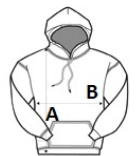

AWJH006 SPORTS POLYESTER HOODIE

MAIN FEATURES

- 200 g/m²
- 100% Polyester
- Standard fit
- Kangaroo pouch pocket
- Round drawcords
- Three panel double fabric hood
- Brushed inner fleece
- Self fabric cuffs and hem
- Twin needle stitching detail
- Tear away label

Suggested Decoration:

Embroidery, Heat transfer, Screen printing, Sublimation

Certifications:

Country Of Origin:

Bangladesh

2025 : p. 200

2024 : p. 426

SIZE SPECIFICATION (CM)

	S	M	L	XL	2XL	3XL
Pcs./	24	24	24	24	24	24
Body Length (A)	70	73	76	79	82	85
Chest Width (B)	48	52	56	60	64	68
Sleeve Length (C)	64	65.50	67	68.50	70	71.50

COLORS:

- Blue Melange
- Burgundy
- Arctic White
- Fire Red
- Grey Melange
- Jet Black
- Oxford Navy
- Royal Blue
- Steel Grey