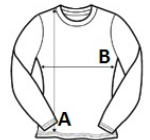

SIZE SPECIFICATION (CM)

	XXS	XS	S	M	L	XL
Pcs./	24	24	24	24	24	24
Body Length (A)	52	54	56	58	60	62
Chest Width (B)	47	50	53	56	59	62
Sleeve Length (C)	53.50	54.50	55.50	56.50	57.50	58.50