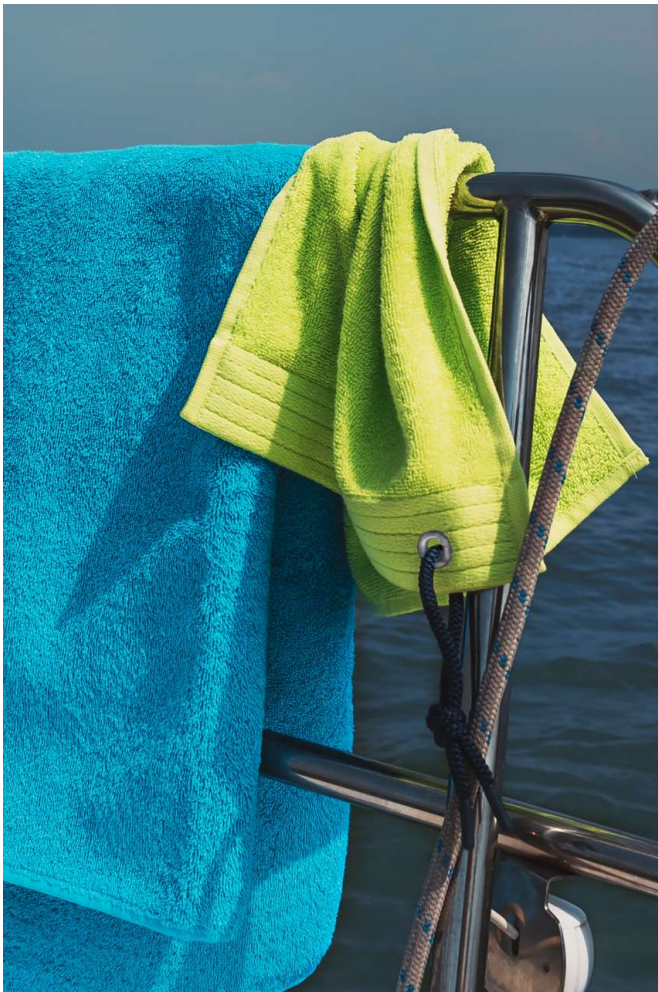

**OL500** OLIMA SPORTS TOWEL**OLIMA**<sup>®</sup>**MAIN FEATURES**500 g/m<sup>2</sup>

100% ringspun cotton, 16/1

Sports towels with contrast colour drawstring

**No harmful substances! Certified according to STANDARD 100 by OEKO-TEX<sup>®</sup>.****Avoid using fabric softener because it reduces towels' water absorbency****Suggested Decoration:**

**COLORS:**