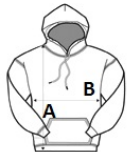

Style

Cut and sewn

Raglan sleeves

2x2 ribbed cuffs and hem

Half moon inside collar

Neck tape

Drawstring with metal eyelets and stoppers

Jersey lined hood

Certifications:

Country Of Origin:

Bangladesh

📅 2025 : p. 183

📅 2024 : p. 24

SIZE SPECIFICATION (CM)

	XS	S	M	L	XL	2XL	3XL
Pcs./📦	25	25	25	25	25	25	25
Body Length (A)	65	68	69	70	71	72	73
Chest Width (B)	49	52	55	58	61	64	67