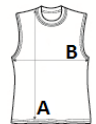

JC026 WOMEN'S COOL SMOOTH SPORTS VEST **Outlet**

MAIN FEATURES

- 135 g/m²
- Oversize fit
- Dropped armhole for comfort
- Perfect paired with crop top or sports bra
- Large embellishment area
- AWDis' own lightweight Neoteric™ smooth fabric with inherent wickability
- Smooth fabric face for easy embellishment
- Self-fabric taped back neck
- Simple tear off label makes it perfect for rebranding

Country Of Origin:

Bangladesh

SIZE SPECIFICATION (CM)

	S	M	L	XL
Pcs./	50	50	50	50
Body Length (A)	61.50	63.50	65.50	67.50
Chest Width (B)	50	53	56	59

COLORS:

- Arctic White
- Fire Red
- Hot Pink
- Jet Black
- Sapphire Blue