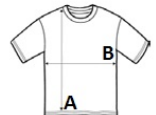

Round neck

Neck tape

Fitted cut

Tubular

Certifications:

Country Of Origin:

Bangladesh

📅 2025 : p. 18

📅 2024 : p. 10

SIZE SPECIFICATION (CM)

	S	M	L	XL	2XL
Pcs./📦	100	100	100	100	100
Body Length (A)	61	63	65	67	69
Chest Width (B)	41	44	47	50	53

COLORS:

- French Navy
- Deep Black
- White