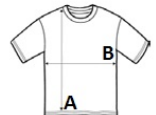

Round neck

Neck tape

Fitted cut

Tubular

Certifications:

Country Of Origin:

Bangladesh

2025 : p. 363

2024 : p. 11

SIZE SPECIFICATION (CM)

	4A	6A	8A	10A	12A
Pcs./	100	100	100	100	100
Body Length (A)	42	45	48	51	54
Chest Width (B)	29	32	35	38	41

COLORS:

■ Red ■ Deep Black □ White