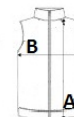

SIZE SPECIFICATION (CM)

	S	M	L	XL	2XL	3XL
Pcs./	12	12	12	12	12	12
Body Length (A)	70	70	72,5	72,5	75	75
Chest Width (B)	54	57	60	63	66	70