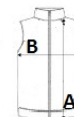

Back vents with stud fastening

Inner pocket

Country Of Origin:

Bangladesh

SIZE SPECIFICATION (CM)

	S	M	L	XL
Pcs./	12	12	12	12
Body Length (A)	72	72	75	75
Chest Width (B)	51,5	55,5	59,5	63,5

COLORS:

 Black