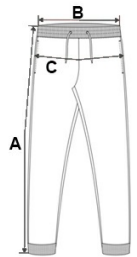

## MAIN FEATURES

- 280 g/m<sup>2</sup>
- 80% cotton / 20% polyester
- 2-yarn brushed fleece
- Straight fit
- 2 side pockets
- Elasticated waistband with flat drawstring
- Ribbing on leg hem

## SIZE SPECIFICATION (CM)

	4/6	6/8	8/10	10/12	12/14
Pcs./📦	20	20	20	20	20
Waist Width (B)	25.75	27.00	29.00	31.00	32.00
Outseam (A)	65.50	74.00	81.00	88.00	95.00
Hip Width (C)	35.50	38.00	40.00	42.00	44.00
Inseam	50.00	56.00	62.00	68.00	74.00