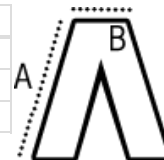

SIZE SPECIFICATION (CM)

	XS	S	M	L	XL	2XL	3XL	4XL
Pcs./📦	25	25	25	25	25	25	25	25
Waist Width (B)	34	36	38	40	43	46	49	52
Outseam (A)	101.75	102.50	103.25	104	104.75	405.50	106.25	107