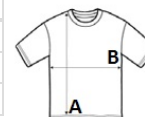

Short sleeves

Cut and sewn

Ribbed collar and cuffs with elastane

Neck tape

Reinforced placket with with 3 pearlised buttons

Straight bottom with reinforced side slits

Spare button sewn on inner side seam

**Certifications:**

**Country Of Origin:**

Bangladesh

2025 : p. 85

**SIZE SPECIFICATION (CM)**

	XS	S	M	L	XL	2XL	3XL
<b>Pcs./</b>	50	50	50	50	50	50	50
<b>Body Length (A)</b>	58	61	64	67	69	71	74
<b>Chest Width (B)</b>	45	47	49	51	54	57	60