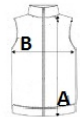

Suggested Decoration:

Heat transfer, Screen printing

Country Of Origin:

Myanmar

SIZE SPECIFICATION (CM)

	S	M	L	XL	2XL	3XL
Pcs./📦	8	8	8	8	8	8
Body Length (A)	71	71	73,5	73,5	76	76
Chest Width (B)	49	53	57	61	66	70