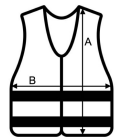

Centre front zip

7 Pockets for added storage.

ID Pocket

2 Radio loops

D-ring attachment

Suggested Decoration:

Embroidery, Heat transfer

Country Of Origin:

China

SIZE SPECIFICATION (CM)

	S	M	L	XL	2XL	3XL
Pcs./	50	50	50	50	50	50
A	75	75	75	75	75	75
B	116	120	124	132	136	140

COLORS:

	Orange		Orange/Navy		Yellow		Yellow/Black		Yellow/Navy		Yellow/Orange
	Yellow/Royal Blue										