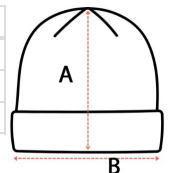

**KP895** BEANIE WITH PATCH **New**

**MAIN FEATURES**

- 100% acrylic
- Knitted turn-up beanie in soft acrylic
- Cotton patch on the front for easy decoration access
- Tear-away brand label

**Country Of Origin:**

China

**SIZE SPECIFICATION (CM)**

	<b>U</b>
<b>Pcs./</b>	100
<b>Height (A)</b>	22,5
<b>Width (B)</b>	21

**COLORS:**

- Black
- Dark Grey
- Dark Khaki
- Forest Green
- Grey Heather
- Navy
- Oxford Grey
- Red
- Royal Blue
- White