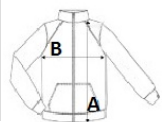

SIZE SPECIFICATION (CM)

	S	M	L	XL	2XL	3XL	4XL
Pcs./	15	15	15	15	15	15	15
Body Length (A)	67	69	71	73	75	77	79
Chest Width (B)	53	56	59	62	65	68	71