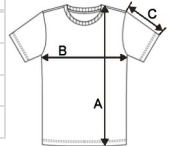

SIZE SPECIFICATION (CM)

	XS	S	M	L	XL	2XL	3XL	4XL	5XL
Pcs./	100	100	100	100	100	100	50	50	50
Body Length (A)	64	70	72	74	76	78	80	82	84
Chest Width (B)	48	50	53	56	59	62	65	68	71
Sleeve Length (C)	15	16	17	17.50	18	18.50	19	19.50	20