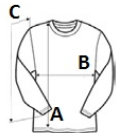

Tubular jersey knit

Straight fit

1x1 ribbed crew neck with double topstitching

Tone-on-tone inner neck tape

Double-needle finish at sleeve and bottom hems

Tear-away brand label

Certifications:STANDARD
100**Country Of Origin:**

Bangladesh

2026 : p. 48

**SIZE SPECIFICATION (CM)**

	XS	S	M	L	XL	2XL
Pcs./	50	50	50	50	50	50
Body Length (A)	64	70	72	74	76	78
Chest Width (B)	47	50	53	56	59	62
Sleeve Length (C)	59	60	61	62	63	64

**COLORS:**