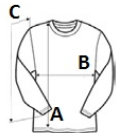

Straight fit

1x1 ribbed crew neck with double topstitching

Tone-on-tone inner neck tape

Double-needle finish at sleeve and bottom hems

Tear-away brand label

Certifications:STANDARD
100**Country Of Origin:**

Bangladesh

2026 : p. 49

**SIZE SPECIFICATION (CM)**

	XS	S	M	L	XL	2XL
Pcs./	50	50	50	50	50	50
Body Length (A)	64	70	72	74	76	78
Chest Width (B)	47	50	53	56	59	62
Sleeve Length (C)	59	60	61	62	63	64

**COLORS:**