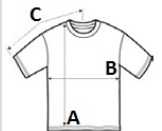

SIZE SPECIFICATION (CM)

	S	M	L	XL	2XL	3XL
Pcs./	72	72	72	72	72	36
Body Length (A)	71,12	73,66	76,2	78,74	81,28	83,82
Chest Width (B)	45,72	80,8	55,88	60,96	66,04	72,12
Sleeve Length (C)	40,958	45,085	48,26	52,07	55,88	59,055