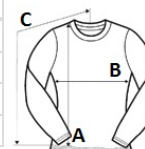

**GI19000** HAMMER MAXWEIGHT ADULT CREWNECK SWEATSHIRT **New**

**GILDAN**

**MAIN FEATURES**

- 360 g/m<sup>2</sup>
- 75% U.S. Cotton, 25% Polyester, 360 G/SqM
- 100% cotton face
- 1x1 rib with spandex for enhanced stretch and recovery
- Classic fit, seamless body
- High-performing black recycled tear-away label

**Suggested Decoration:**

Digital printing (DTF), DTG, Embroidery, Heat transfer, Screen printing

**Certifications:**

**Country Of Origin:**

Guatemala

2026 : p. 116

**SIZE SPECIFICATION (CM)**

	S	M	L	XL	2XL	3XL	4XL
<b>Pcs./</b>	24	24	24	24	12	12	12
<b>Body Length (A)</b>	76,2	77,47	78,74	81,28	83,82	86,36	88,9
<b>Chest Width (B)</b>	50,8	55,88	60,96	66,04	71,12	76,2	81,28
<b>Sleeve Length (C)</b>	88,9	97,44	93,98	96,52	99,06	101,6	104,14