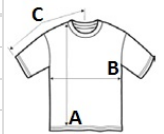

SIZE SPECIFICATION (CM)

	XS	S	M	L	XL	2XL	3XL
Pcs./	72	72	72	72	72	72	36
Body Length (A)	68,58	71,12	73,66	76,2	78,74	81,28	83,82
Chest Width (B)	40,64	45,72	50,8	55,88	60,96	66,04	71,12
Sleeve Length (C)	35,243	38,418	41,91	45,72	49,53	53,34	56,833