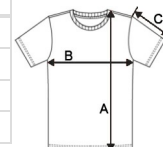

IB297 KIDS' PIQUE POLO SHIRT **New**

iDeal Basic
BRAND

MAIN FEATURES

- 180 g/m²
- Piqué knit
- Straight fit
- 1x1 ribbed collar finish
- Placket with 3 tone-on-tone buttons
- Tone-on-tone inner neck tape
- Side slits
- Double-needle finish at sleeve and bottom hems
- Tear-away brand label

Certifications:

STANDARD
100

Country Of Origin:

Bangladesh

2026 : p. 437

SIZE SPECIFICATION (CM)

	4/6	6/8	8/10	10/12	12/14
Pcs./	50	50	50	50	50
Body Length (A)	45.15	49.95	54.75	59.55	64.35
Chest Width (B)	34.70	36.40	39	42.50	46
Sleeve Length (C)	12.45	14.55	16.75.	19.05	21.35