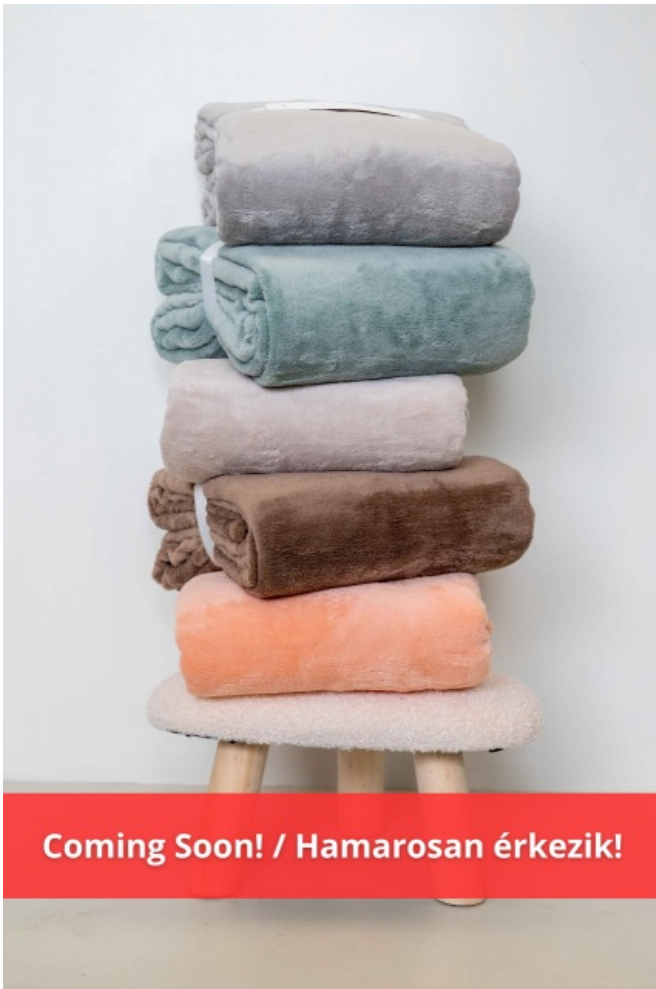

OLCF280 OLIMA CORAL FLEECE BLANKET **New****OLIMA**[®]**MAIN FEATURES**280 g/m²

100% polyester coral fleece blanket

Ultra-soft with supreme comfort

Tear-away label

Comes with brandable packaging - printable gift card and ribbon

**Coming Soon! / Hamarosan érkezik!****SIZE SPECIFICATION (CM)**

	U
Pcs./	20
Length (A)	180
Width (B)	130

**COLORS:**

Deep Ocean	Denim	Himalayan Salt	Pale Seafoam	Charcoal Grey	Midnight
Silver	Stone	Taupe			