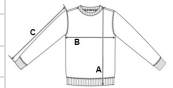

SIZE SPECIFICATION (CM)

	XS	S	M	L	XL	2XL	3XL	4XL
Pcs./	25	25	25	25	25	25	25	25
Body Length (A)	66	67.50	69	70.50	72	73.50	75	76.50
Chest Width (B)	48	51	54	57	60	63	66	69
Sleeve Length (C)	64	64.50	65	65.50	66	66.50	67	67.50