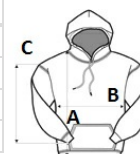

IB403 KIDS' BASIC HOODIE SWEATSHIRT **New**

MAIN FEATURES

- 260 g/m²
- 50% cotton / 50% polyester
- Brushed cut-and-sewn fleece
- Straight fit
- 1x1 ribbed finish at sleeve and bottom hems with double topstitching
- Kangaroo pocket
- Jersey-lined hood
- Tear-away brand label

Certifications:

STANDARD 100

Country Of Origin:

Pakistan

2026 : p. 437

SIZE SPECIFICATION (CM)

	2/4	4/6	6/8	8/10	10/12
Pcs./	25	25	25	25	25
Body Length (A)	47	50	53	57	61
Chest Width (B)	36	38	40	43	46
Sleeve Length (C)	40	43	46	50	54