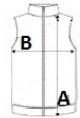

SIZE SPECIFICATION (CM)

	XS	S	M	L	XL	2XL	3XL	4XL
Pcs./	10	10	10	10	10	10	10	10
Body Length (A)	66	68	70	72	74	76	78	80
Chest Width (B)	49	52	55	58	61	64	67	70