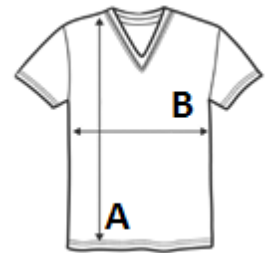

Style

Neck tape  
Short sleeves  
Jersey V-neck  
Tubular  
Modern fit

TARIFF CODE: **61091000**

COUNTRY OF ORIGIN

**Bangladesh**

SIZE SPECIFICATION (CM)

	XS	S	M	L	XL	2XL
Pcs./📦	50	50	50	50	50	50
Body Length (A)	58.00	60.00	62.00	64.00	66.00	68.00
Chest Width (B)	44.00	47.00	50.00	53.00	56.00	59.00