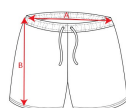

BETIS BE0419

DESCRIPTION

Sporta interlock šorti. Elastīga jostasvieta ar regulējamu aukliņu un metāla cilpiņām. Plašas sānu kabatas ar apgrieztiem rāvējslēdzējiem tonī. Aizmugurējā kabata ar spiedpogu. Dubultšuves apakšmalā.

COMPOSITION

63% kokvilnas / 37% poliestera, interlock, 270 g/m².

REMARKS

*Noņemama etiķete.

SIZES

Adults:: S · M · L · XL · 2XL · 3XL · 4XL / :

SCHEME

QUANTITIES

	Box	Pack
Adults:	30 un.	1 un.

COLORS

PRINTING TECHNIQUES AVAILABLE

Heat transfer printing

Handling printing

SIZES

Adults:	S	M	L	XL	2XL	3XL	4XL
WIDTH (A)	38.5cm	40.5cm	42.5cm	45cm	47.5cm	50.5cm	52.5cm
LONG (B)	44cm	46cm	48cm	50cm	52cm	54cm	56cm