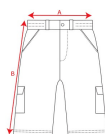

AMAZONAS BE6715

DESCRIPTION

Daudzkabataini bermudu šorti. · Sānos elastīga jostasvieta ar jostas cilpām. · Divas sānu kabatas. · Divas cargo kabatas ar krokojumu, atloku un lipīntes aizdari. · Divas aizmugurējās ielūtas kabatas ar pogu. · Ārējais Roly WRK marķējums.

COMPOSITION

100% kokvilna 200 g/m².

REMARKS

*Ļoti patikams audums darbam un apūtai

SIZES

Adults:: S · M · L · XL · 2XL · 3XL / :

SCHEME

QUANTITIES

	Box	Pack
Adults:	50 un.	1 un.

COLORS

55

SIZES

Adults:	S	M	L	XL	2XL	3XL
WIDTH (A)	38cm	40cm	42cm	44cm	47cm	50cm
LONG (B)	49cm	51cm	53cm	55cm	57cm	59cm

PRINTING TECHNIQUES AVAILABLE

Heat transfer printing

Handling