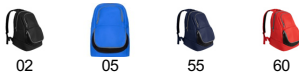

PRINTING TECHNIQUES AVAILABLE