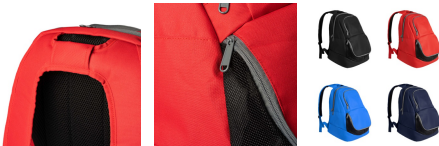

COLORS

PRINTING TECHNIQUES AVAILABLE

SIZES

Adults:	UNICA
WIDTH (A)	32cm
LONG (B)	42cm
HEIGHT (B)	28cm
[PROFUNDO]	28cm