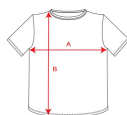

MONTECARLO CA0425

DESCRIPTION

Elpojošs tehnisks T-krekls ar raglāna piedurknēm. Roly Control Dry. Sānu paneļi. Tonis toni apaļš kakla izgriezums un kakla viļes apdare ar lentī (ar UV sertifikātu).

COMPOSITION

100% poliesters pikē. Būvums: 150 g/m².

REMARKS

*UV801 sertificēts. *Piemērots sublimācijas apdrukai. *Elpojošs audums, viegli mazgājams un kopjams. *Ultravioleta aizsardzības koeficients pēc krāsas. *Pieejams sieviešu modelis. *Pieejams sieviešu produkts tajā pašā krāsā

SIZES

Adults:: S · M · L · XL · 2XL · 3XL / Kids:: 4 · 8 · 12 · 16

SCHEME

QUANTITIES

	Box	Pack
Adults:	50 un.	5 un.
Kids:	50 un.	5 un.

COLORS

SIZES

Adults:	S	M	L	XL	2XL	3XL
WIDTH (A)	48cm	51cm	54cm	57cm	60cm	63cm
LONG (B)	71cm	72cm	73cm	74cm	75cm	76cm
Kids:	4	8	12	16		
WIDTH (A)	34cm	38cm	42cm	46cm		
LONG (B)	50cm	55cm	60cm	65cm		

PRINTING TECHNIQUES AVAILABLE

CERTIFICATES