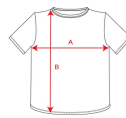

DESCRIPTION

Elpojošs tehnisks T-krekls ar garām piedurknēm. Roly Control Dry. Antibakteriāls. Pagarināta mugurpuses apakšmala. Sānu šuves pārbīdītas uz priekšu. Tonis tonī apaļš kakla izgriezums un kakla viļes apdare ar lenti. GRS sertificēts.

COMPOSITION

100% pārstrādāts poliesters, vafeļu bloķētājs, 125 g/m².

REMARKS

*Noņemama etiķete. *Antibakteriāls. *Control Dry. *Elpojošs audums. *Elastīgs audums. Produkts sertificēts saskaņā ar standartu 139218-GRS.

SIZES

Adults:: XS · S · M · L · XL · 2XL · 3XL / Kids:: 4 · 8 · 12 · 16

SCHEME

QUANTITIES

	Box	Pack
Adults:	50 un.	5 un.
Kids:	50 un.	5 un.

COLORS

PRINTING TECHNIQUES AVAILABLE

Heat transfer printing

Handling

SIZES

Adults:	XS	S	M	L	XL	2XL	3XL
WIDTH (A)	46cm	49cm	52cm	55cm	59cm	63cm	65cm
LONG (B)	66cm	68cm	70cm	72cm	74cm	76cm	78cm
Kids:	4	8	12	16			
WIDTH (A)	34cm	38cm	42cm	46cm			
LONG (B)	50cm	55cm	60cm	65cm