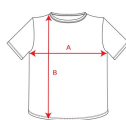

SCHEME

QUANTITIES

Adults:

Box	Pack
100 un.	5 un.