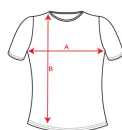

SCHEME

QUANTITIES

	Box	Pack
Adults:	50 un.	5 un.