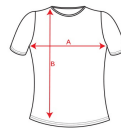

SCHEME

QUANTITIES

Adults:

Box	Pack
100 un.	5 un.