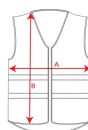

SIRIO CC5063

DESCRIPTION

Augstas redzamības pamata veste. ·Divas atstarojošas lentes uz korpusa. ·Sānu šuves. ·Divas tonāli pieskaņotas līplentes aizdares. ·Krāsu varianti. ·Ārējais Roly WRK marķējums. ·Mazgāšanas cikls: x25

COMPOSITION

100% poliesters, 135 g/m²

REMARKS

CE certifikāts: EN ISO 13688:2013/A1:2021 EN ISO 20471:2013/A1:2016. Klase II. *Augstas redzamības

SIZES

Adults: M-L · XL-2XL / :

SCHEME

QUANTITIES

	Box	Pack
Adults:	100 un.	1 un.

COLORS

PRINTING TECHNIQUES AVAILABLE

Heat transfer printing

Handling printing

SIZES

Adults:	M-L	XL-2XL
WIDTH (A)	65cm	69cm
LONG (B)	72cm	74cm