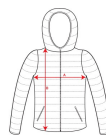

SCHEME

QUANTITIES

	Box	Pack
Adults:	25 un.	1 un.
Kids:	25 un.	1 un.