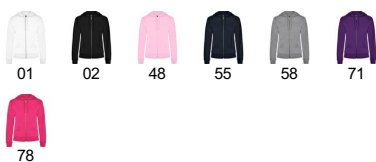

COLORS

SIZES

Adults:	S	M	L	XL	2XL	3XL
WIDTH (A)	48cm	50cm	52cm	55cm	58cm	61cm
LONG (B)	63cm	65cm	67cm	68cm	69cm	70cm

PRINTING TECHNIQUES AVAILABLE

Heat transfer printing

Handling